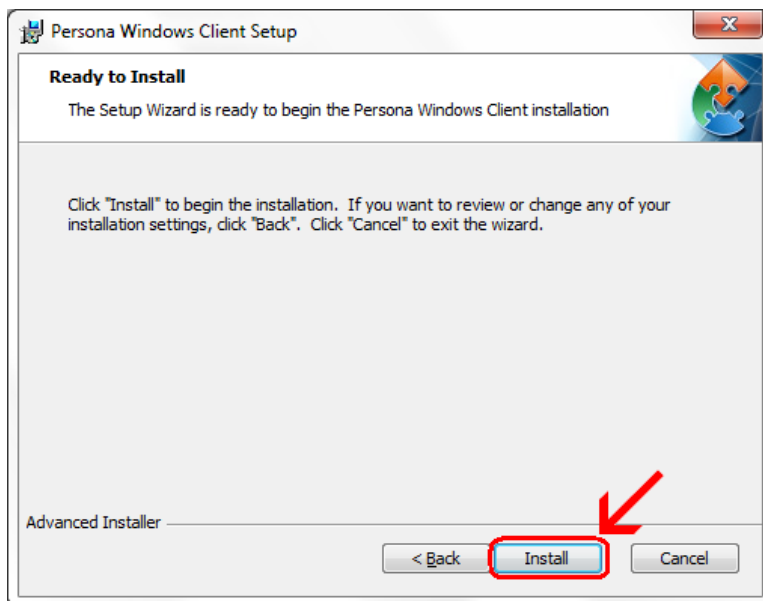

Click **Actions**

When the next window pops up, you may have to click on **More Actions** otherwise click on **Run Anyway**

Click on **Run Anyway**

Click **Next**

Click **Next**

Click **Install**

Wait for the installation to complete (takes less than 1 minute)

If your screen goes dim and a window pops up about “An unidentified program wants access to your computer” click on **Allow**

Click **Finish**

This window is left open on your screen. You can just **close** this.