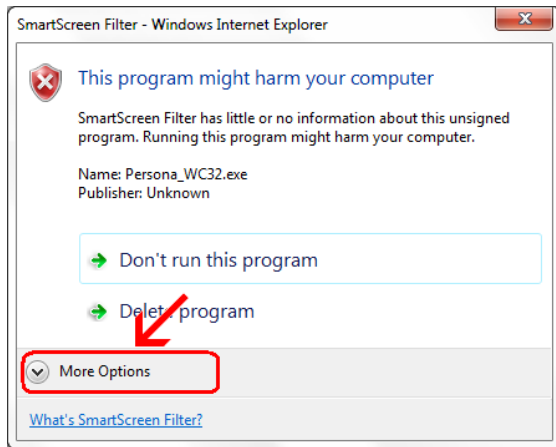

When the next window pops up, you may have to click on **More Actions** otherwise click on **Run Anyway**