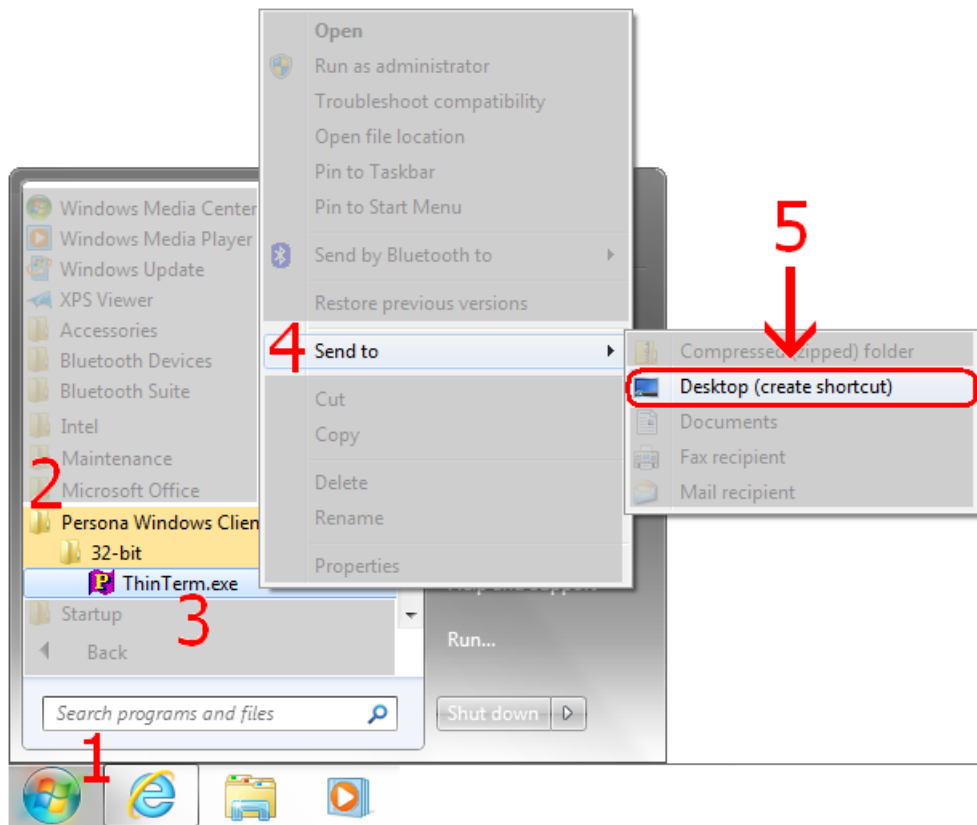

Click on Start Button → All Programs → Persona Windows Client
Then **right click** on **ThinTerm.exe**
Click on **Send To** then click on **Desktop (create shortcut)**

Now **double click** on the new icon on your desktop