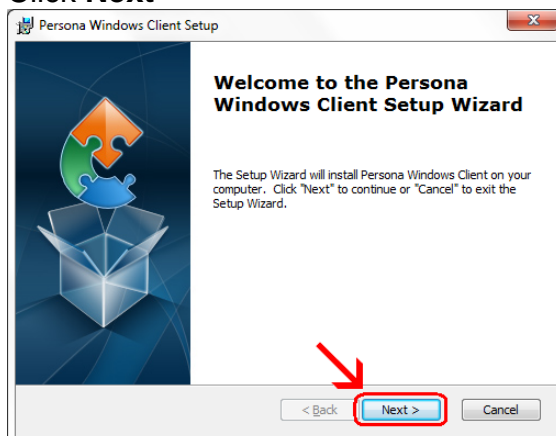

Click **Actions**

When the next window pops up, you may have to click on **More Actions** otherwise click on **Run Anyway**

Click on **Run Anyway**

Click **Next**

Click **Next**

Click **Install**

Wait for the installation to complete (takes less than 1 minute)

If your screen goes dim and a window pops up about “An unidentified program wants access to your computer” click on **Allow**

Click **Finish**

This window is left open on your screen. You can just **close** this.