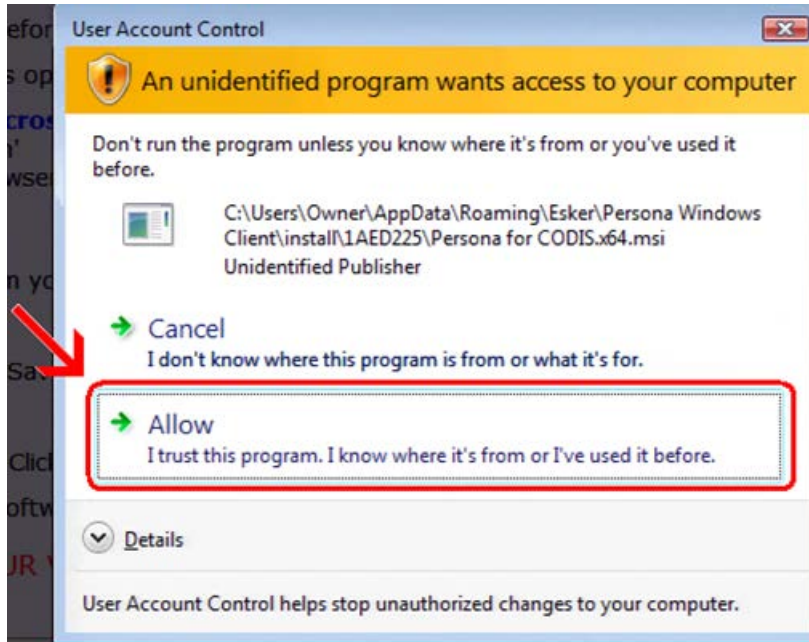

Click **Actions**

When the next window pops up, you may have to click on **More Actions** otherwise click on **Run Anyway**

Click on **Run Anyway**

Click **Next**

Click **Next**

Click **Install**

Wait for the installation to complete (takes less than 1 minute)

If your screen goes dim and a window pops up about “An unidentified program wants access to your computer” click on **Allow**

Click **Finish**

This window is left open on your screen. You can just **close** this.