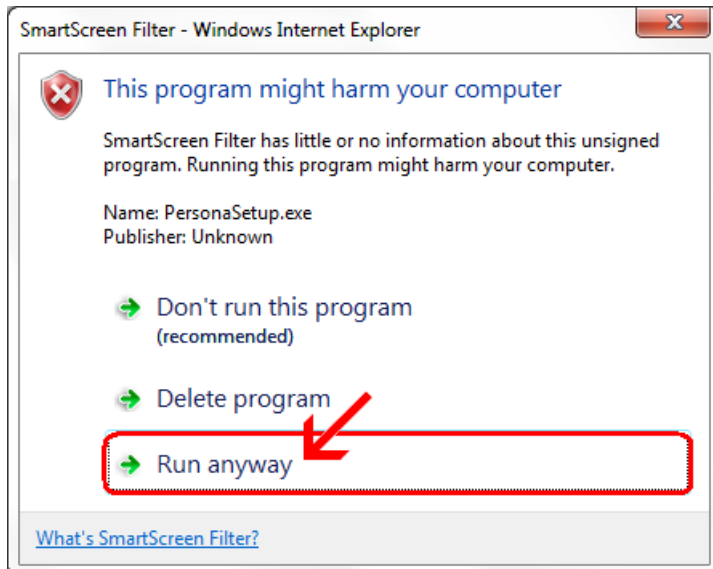

Click on **Run Anyway**