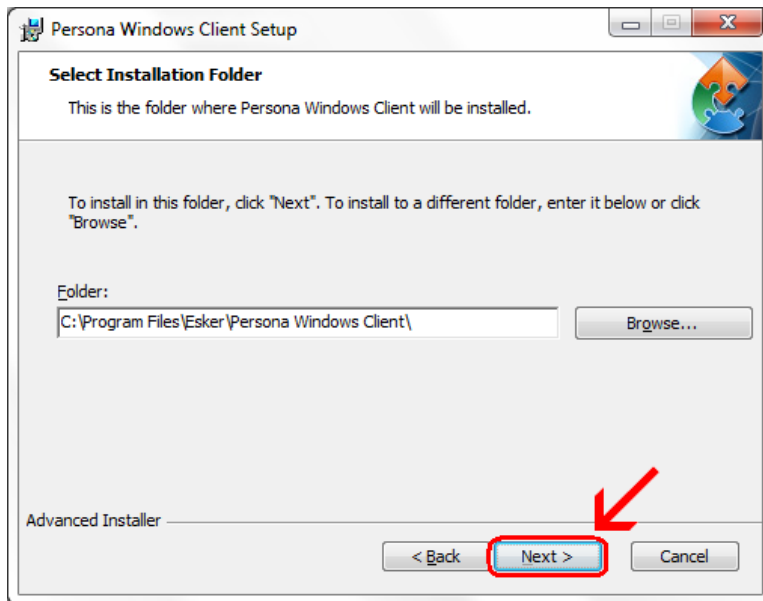

Click **Actions**

When the next window pops up, you may have to click on **More Actions** otherwise click on **Run Anyway**

Click on **Run Anyway**

Click **Next**

Click **Next**

Click **Install**

Wait for the installation to complete (takes less than 1 minute)

If your screen goes dim and a window pops up about “An unidentified program wants access to your computer” click on **Allow**

Click **Finish**

This window is left open on your screen. You can just **close** this.