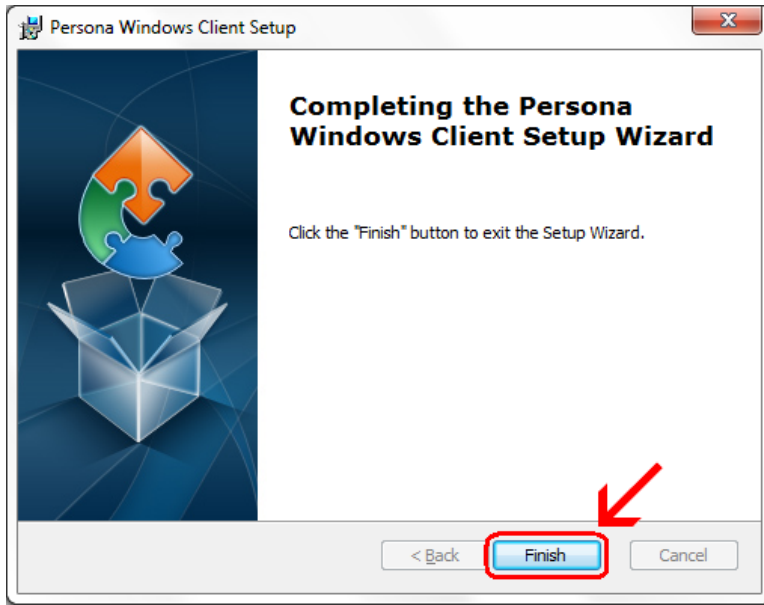

Click **Actions**

When the next window pops up, you may have to click on **More Actions** otherwise click on **Run Anyway**

Click on **Run Anyway**

Click **Next**

Click **Next**

Click **Install**

Wait for the installation to complete (takes less than 1 minute)

If your screen goes dim and a window pops up about “An unidentified program wants access to your computer” click on **Allow**

Click **Finish**

This window is left open on your screen. You can just **close** this.